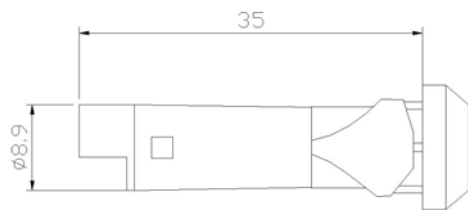

TYPE NTS
MOD. NTS-4-10A

SEGNALATORE DA PANNELLO PER FORO Ø 10mm CONNESSIONE RAPIDA
SIGNAL LAMP FOR PANEL AND HOLE Ø10mm. QUICK CLUTCH

NTS-4-10A

<p>TENSIONE Da 2V a 400V</p> <p>LAMPADA neon; fluoro; incandescenza; LED</p> <p>TEMPERATURA 120°C, 150°C.</p> <p>CONNESSIONE Aggancio rapido</p> <p>APPROVAZIONI UL-CSA – VDE - CE</p>	<p>VOLTAGE From 2V to 400V</p> <p>LAMP Neon; fluorescent; incandescence; LED</p> <p>TEMPERATURE 120°C, 150°C.</p> <p>CONNESSIONE Quick clutch</p> <p>APPROVALS UL-CSA – VDE - CE</p>
---	---