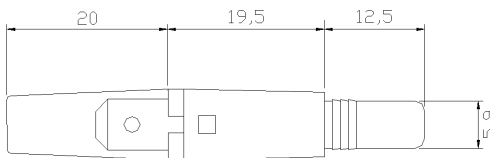

TYPE F
MOD. F-6

SEGNALATORE CILINDRICO CAPSULA CON FASTON MASCHIO
CYLINDRIC SIGNAL LAMP WITH MALE FASTON CLUTCH

F-6

<p>TENSIONE Da2V a 400V LAMPADA neon; fluoro; incandescenza; LED TEMPERATURA 90°C; 120°C, 150°C. TERMINALI Faston maschio 6x3x0,8 o 4,8x0,8</p> <p>APPROVAZIONI UL-CSA – VDE - CE</p>	<p>VOLTAGE From 2V to 400V LAMP Neon; fluorescent; incandescence; LED TEMPERATURE 90°C; 120°C, 150°C. TERMINALS Male faston 6x3x0,8 or 4,8x0,8</p> <p>APPROVALS UL-CSA – VDE - CE</p>
--	--