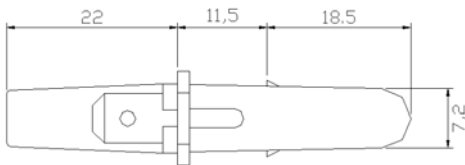

**TYPE F
MOD. F-5**

**SEGNALATORE CONICO CAPSULA CON DENTELLO CON CONNESSIONE FASTON MASCHIO
CONICAL SIGNAL LAMP WITH HOOK. CONNECTION BY TAB**

F-5

<p>TENSIONE Da 2V a 400V LAMPADA neon; fluoro; incandescenza; LED TEMPERATURA 90°C; 120°C, 150°C. TERMINALI Faston maschio 6x3x0,8 o 4,8x0,8</p> <p>APPROVAZIONI UL-CSA - VDE - CE</p>	<p>VOLTAGE From 2V to 400V LAMP Neon; fluorescent; incandescence; LED TEMPERATURE 90°C; 120°C, 150°C. TERMINALS Male faston 6x3x0,8 or 4,8x0,8</p> <p>APPROVALS UL-CSA - VDE - CE</p>
---	--